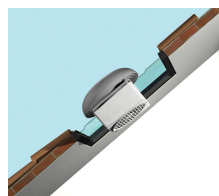

Curves

Accessories

KIT TE 150/6" (TORRETTA)

Code 13001