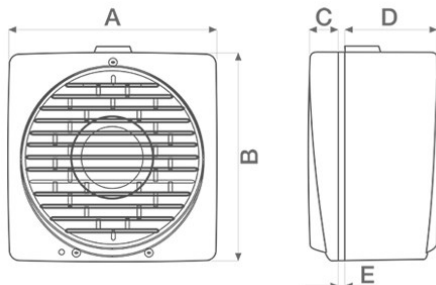

## Dimensions

Ø hole through the glass	185/190
Ø hole through the wall	185/190
Size A (mm)	215
Size B (mm)	218
Size C (mm)	31
Size D (mm)	97,5
Size E (mm)	2/38